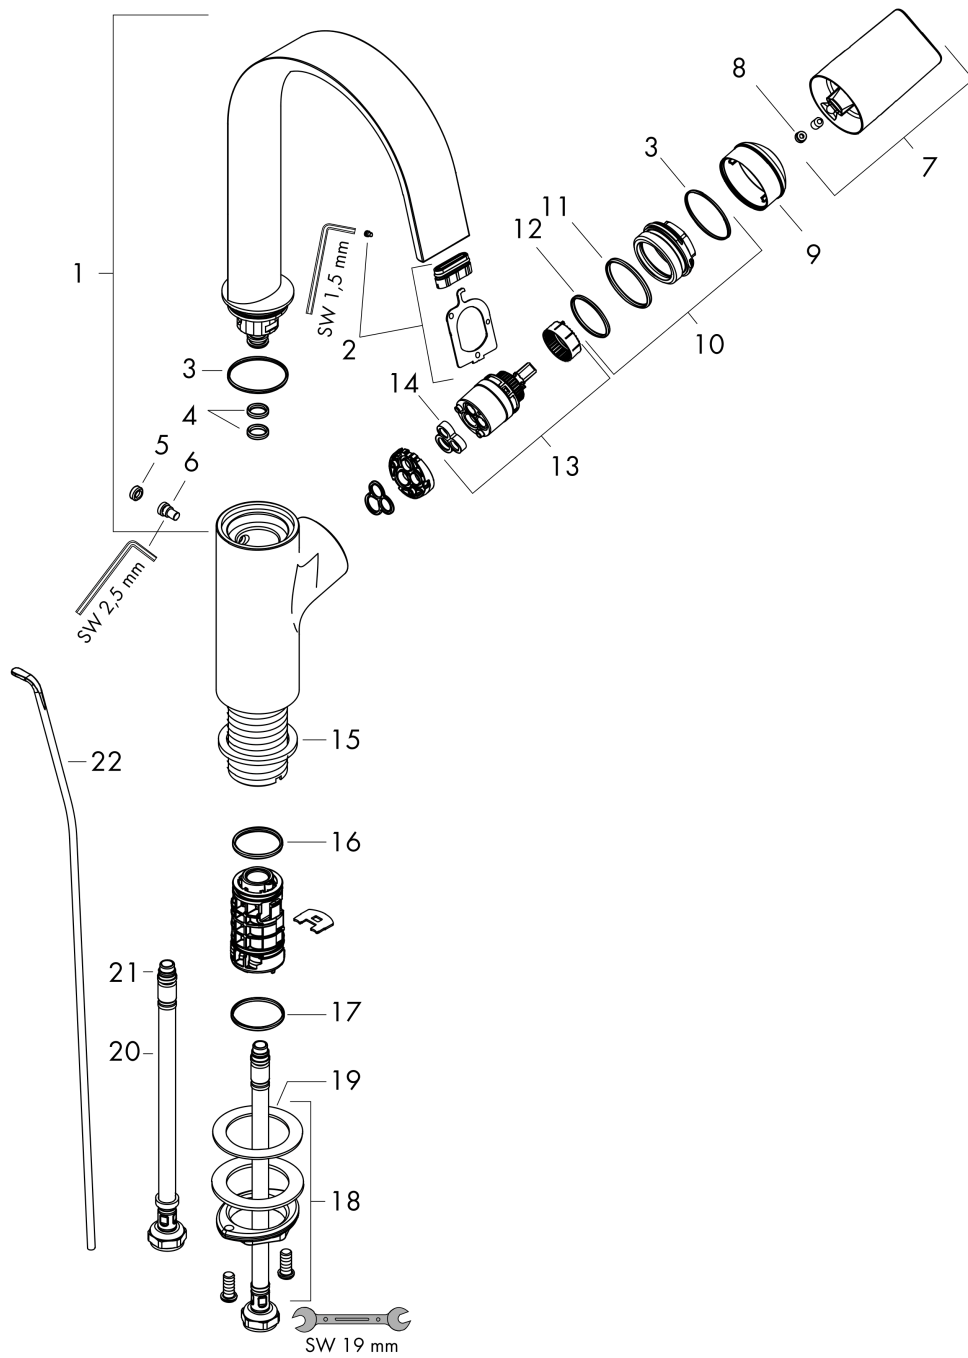

##### product features

- consists of: single lever basin mixer, waste set
- ComfortZone 210
- projection: 139 mm
- swivel range 120°
- spray type: WaterfallStream
- maximum flow rate at 3 bar: 5 l/min
- ceramic cartridge
- temperature limitation adjustable
- suitable for continuous flow water heaters
- pop-up waste set G 1¼
- material waste set: metal
- connection type: G ¾ connections
- connection dimension: DN15

#### Scale drawing

**Vivenis**

**Single lever basin mixer 210 with swivel spout and pop-up waste set**

Surfaces: **Matt Black** Article Number: **75030670**

**Flowchart**

**Vivenis**

**Single lever basin mixer 210 with swivel spout and pop-up waste set**

Surfaces: **Matt Black** Article Number: **75030670**

**Exploded Drawing**

Year of production: >06/21

### Spare part list

Year of production: >06/21

Pos.	Description	Article Number	Price	PU
1	spout cpl.	94304670	-	1
2	spray former	94275000	-	1
3	O-ring 30x1,5	98433000	-	1
4	O-ring 8x2	98112000	-	1
5	plug	93087000	-	1
6	screw	93088000	-	1
7	handle	94305670	-	1
8	screw cover	93735610	-	1
9	flange	93737670	-	1
10	nut	92926000	-	1
11	O-ring 29x2	98391000	-	1
12	O-ring 25x1,5	98146000	-	1
13	cartridge, assy	93760000	-	1
14	seal	93383000	-	1
15	flat seal	98749000	-	1
16	O-ring 24x2	98388000	-	1
17	O-ring 26x1,5	98390000	-	1
18	fixing set (Ø 32)	13961000	-	1
19	lever collar	97548000	-	1
20	connection hose 450 mm M8x0,75 G3/8	97206000	-	1
21	O-ring 6,6x1,6	93019000	-	1
22	pull rod	96657670	-	1
a	pop up waste	94139670	-	1
b	fixation extension 35 mm	13898000	-	1