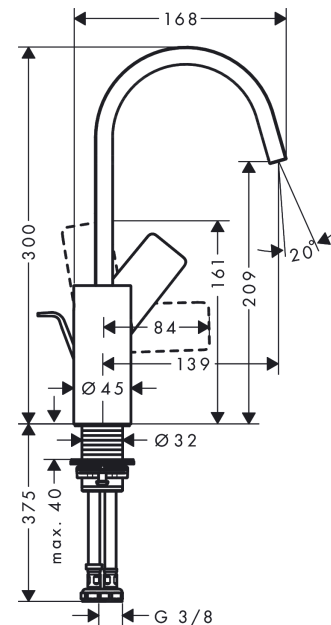

##### product features

- consists of: single lever basin mixer, waste set
- ComfortZone 210
- projection: 139 mm
- swivel range 120°
- spray type: WaterfallStream
- maximum flow rate at 3 bar: 5 l/min
- ceramic cartridge
- temperature limitation adjustable
- suitable for continuous flow water heaters
- pop-up waste set G 1¼
- material waste set: metal
- connection type: G ¾ connections
- connection dimension: DN15

#### Scale drawing

**Vivenis**

**Single lever basin mixer 210 with swivel spout and pop-up waste set**

Surfaces: **Matt Black** Article Number: **75030670**

**Flowchart**

**Vivenis**

**Single lever basin mixer 210 with swivel spout and pop-up waste set**

Surfaces: **Matt Black** Article Number: **75030670**

**Exploded Drawing**

Year of production: >06/21

### Spare part list

Year of production: >06/21

Pos.	Description	Article Number	Price	PU
1	spout cpl.	94304670	-	1
2	spray former	94275000	-	1
3	O-ring 30x1,5	98433000	-	1
4	O-ring 8x2	98112000	-	1
5	plug	93087000	-	1
6	screw	93088000	-	1
7	handle	94305670	-	1
8	screw cover	93735610	-	1
9	flange	93737670	-	1
10	nut	92926000	-	1
11	O-ring 29x2	98391000	-	1
12	O-ring 25x1,5	98146000	-	1
13	cartridge, assy	93760000	-	1
14	seal	93383000	-	1
15	flat seal	98749000	-	1
16	O-ring 24x2	98388000	-	1
17	O-ring 26x1,5	98390000	-	1
18	fixing set (Ø 32)	13961000	-	1
19	lever collar	97548000	-	1
20	connection hose 450 mm M8x0,75 G3/8	97206000	-	1
21	O-ring 6,6x1,6	93019000	-	1
22	pull rod	96657670	-	1
a	pop up waste	94139670	-	1
b	fixation extension 35 mm	13898000	-	1